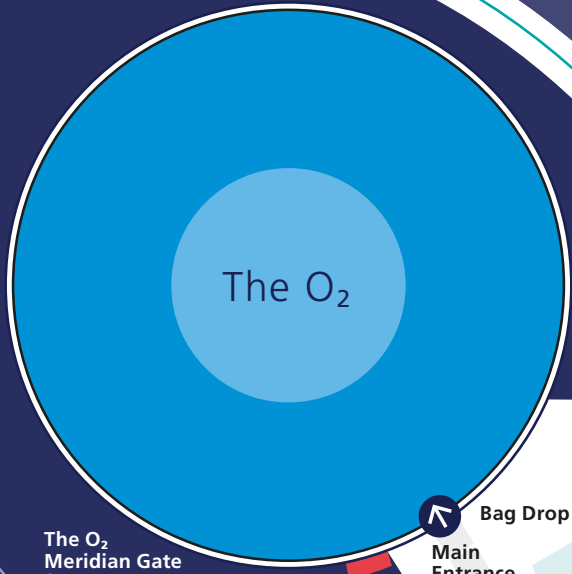

← River Bus Express to Canary Wharf, London Bridge, Waterloo

RIVER THAMES

Intercontinental London - The O2

Access to hotel only

The O2 Meridian Gate for valet parking

Up at The O2 Base Camp

Bag Drop

Main Entrance

Ravensbourne College

PENINSULA SQUARE

Taxi Rank

North Greenwich Station

Special Access Drop-off

Commercial development opening 2020

Car Park 3

Cable Car

Arriving

Visit theo2.co.uk to pre book parking for all events.

The O2 is a three-minute walk from North Greenwich Station or North Greenwich Pier. And just a short walk from the car parks.

Buses and taxis will drop you off at the station.